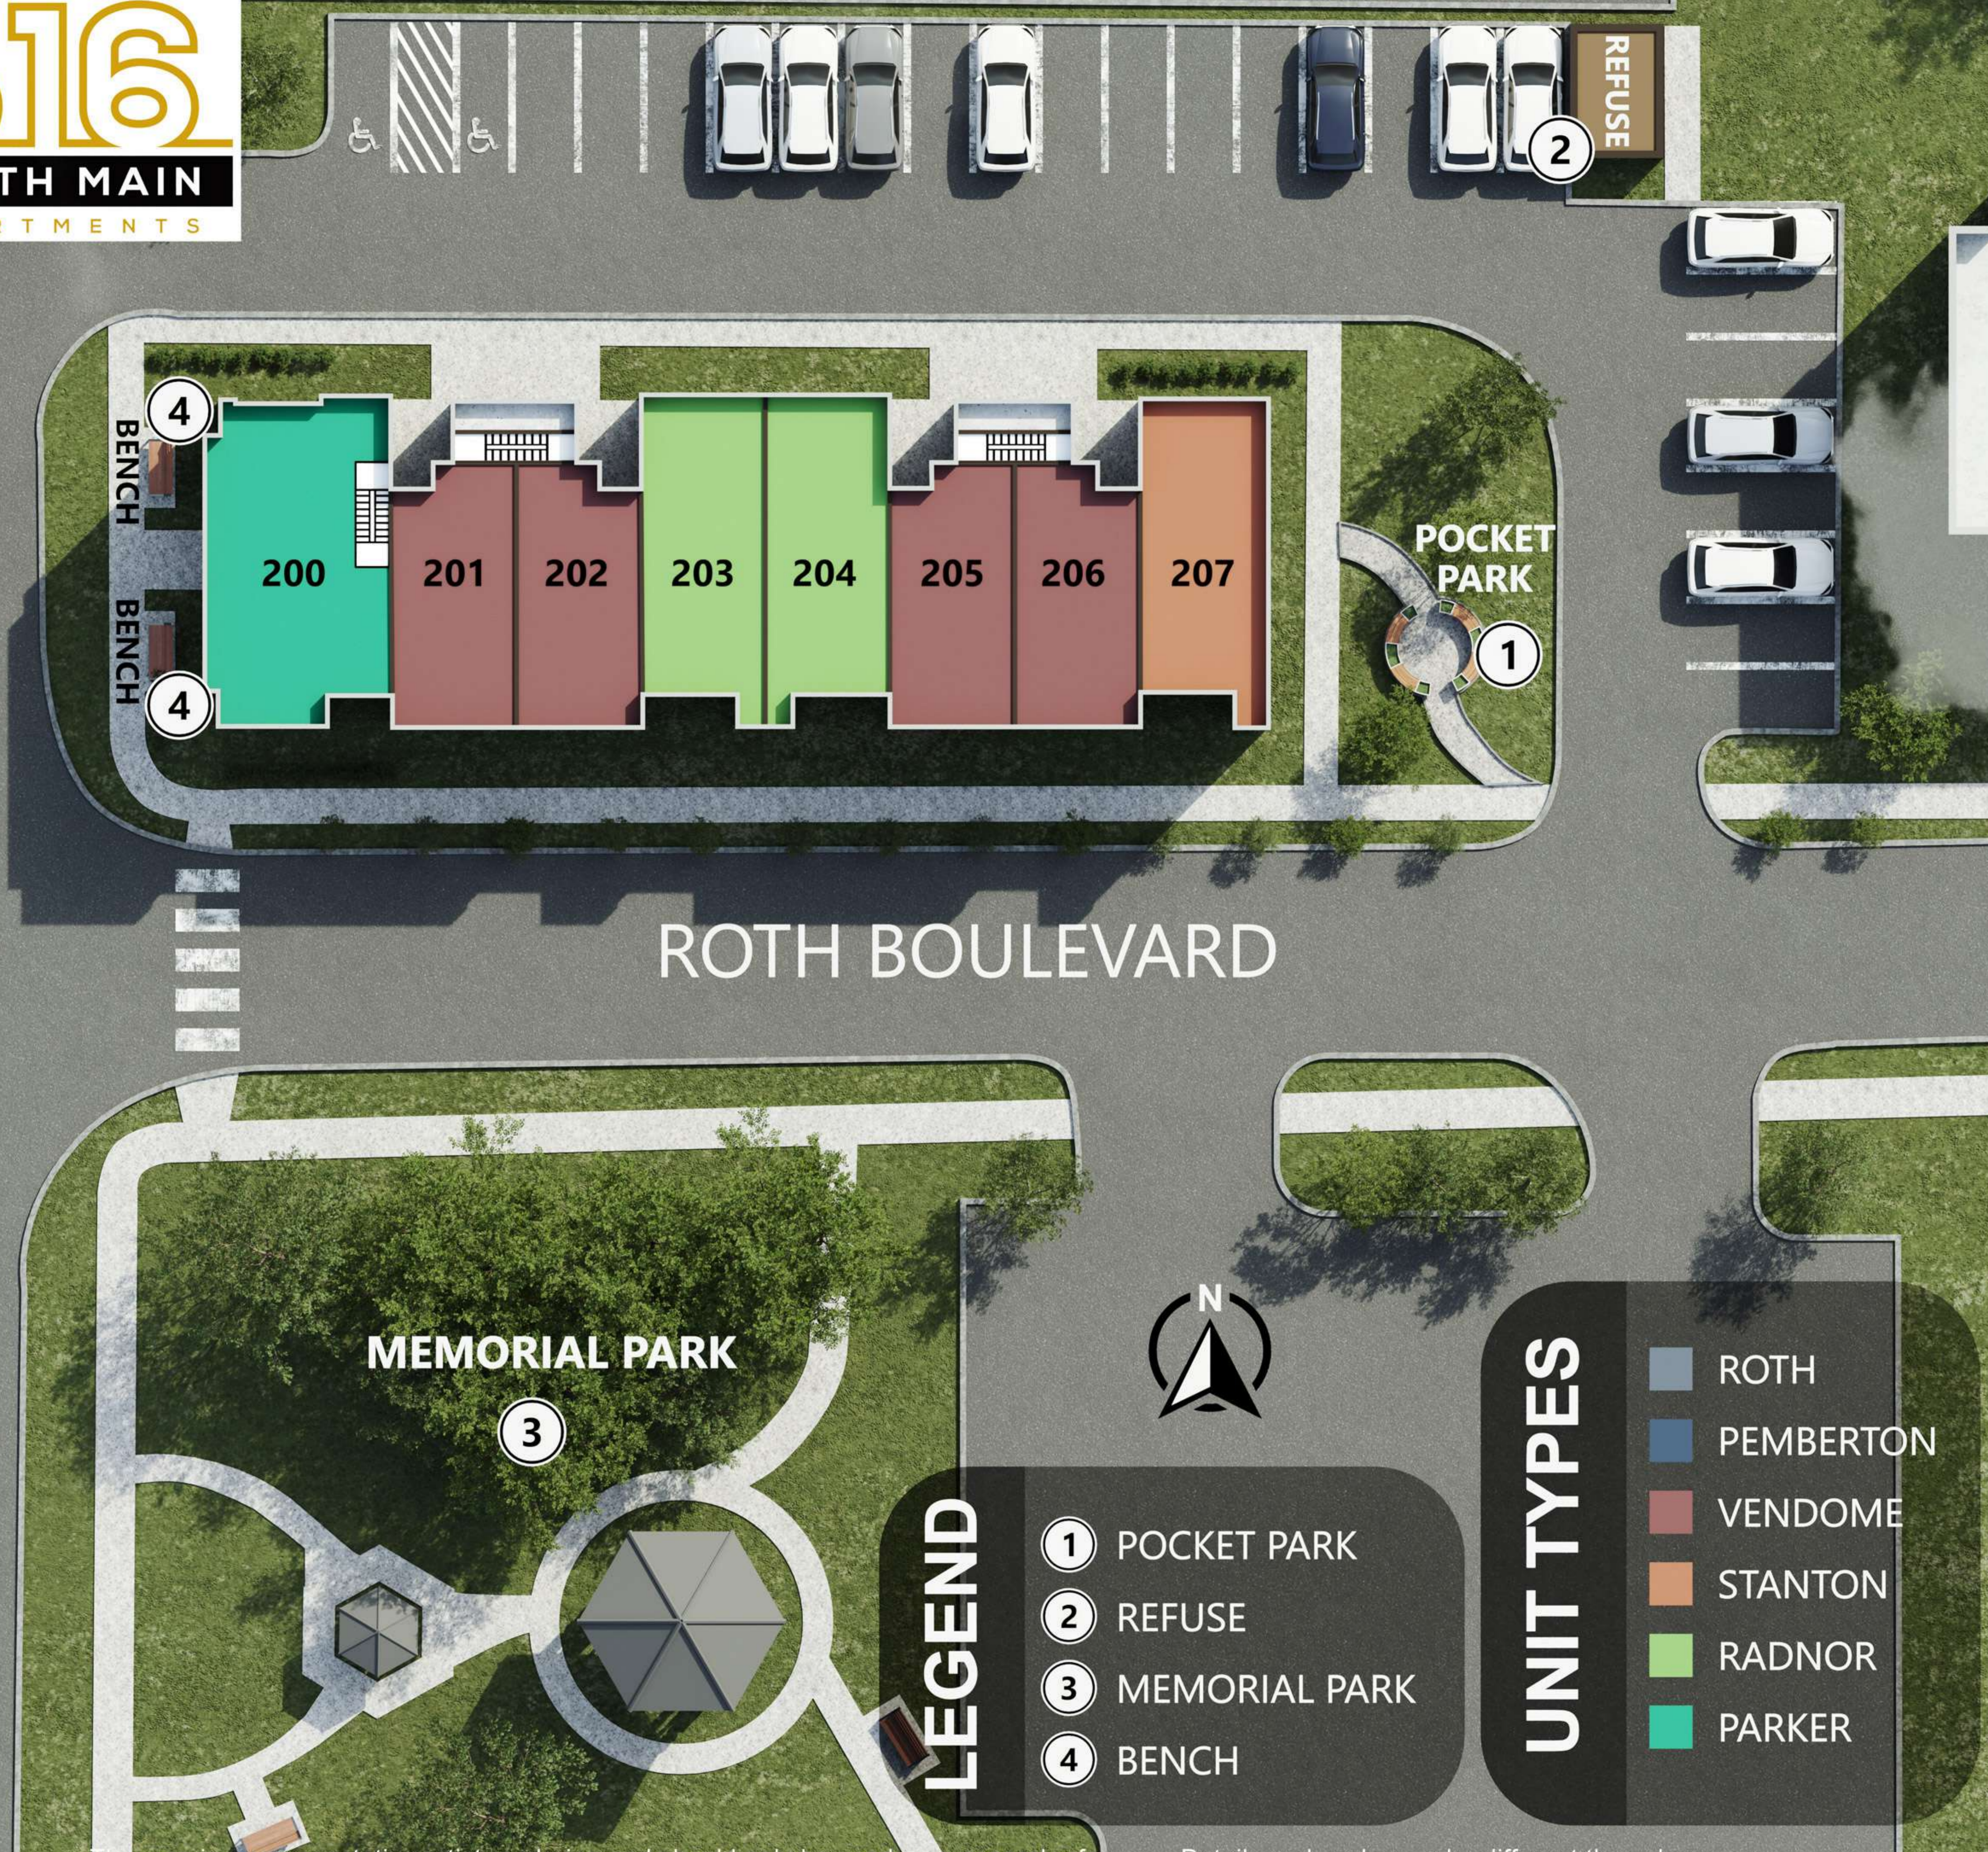

103

104

105

106

107

STORAGE

STORAGE

POCKET
PARK

1

ROTH BOULEVARD

MEMORIAL PARK

3

LEGEND

- 1 POCKET PARK
- 2 REFUSE
- 3 MEMORIAL PARK
- 4 BENCH

UNIT TYPES

- ROTH
- PEMBERTON
- VENDOME
- STANTON
- RADNOR
- PARKER

The map is a representative artist rendering and should only be used as a general reference. Details and scale may be different than shown.

516

NORTH MAIN
APARTMENTS

N MAIN STREET

TO DOWNTOWN
CLAWSON

LEGEND

- ① POCKET PARK
- ② REFUSE
- ③ MEMORIAL PARK
- ④ BENCH

UNIT TYPES

- ROTH
- PEMBERTON
- VENDOME
- STANTON
- RADNOR
- PARKER

The map is a representative artist rendering and should only be used as a general reference. Details and scale may be different than shown.